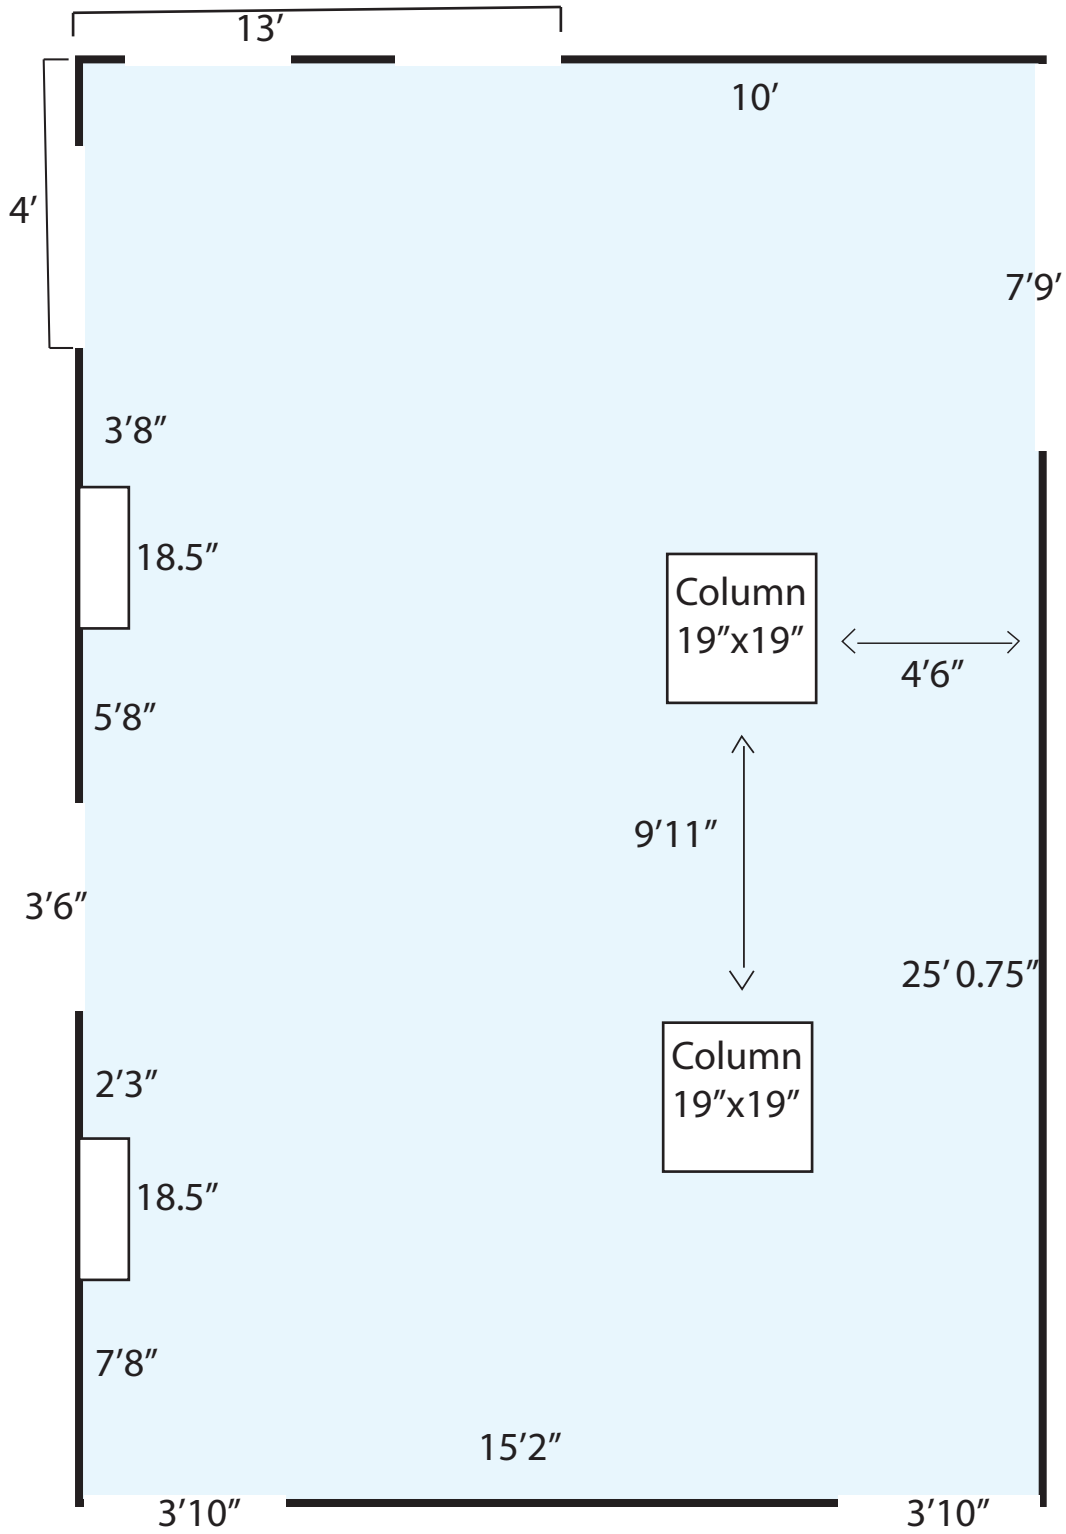

West Gallery

Ceiling: Lowest - 7'6" // Highest - 13'

East Gallery

Ceiling: Lowest - 7'6" // Highest - 9'11"

South Gallery
Ceiling: 8' 4.5"

Vault
Ceiling: 7'4"

8'6"

10'6"

10'6"

16"

24"