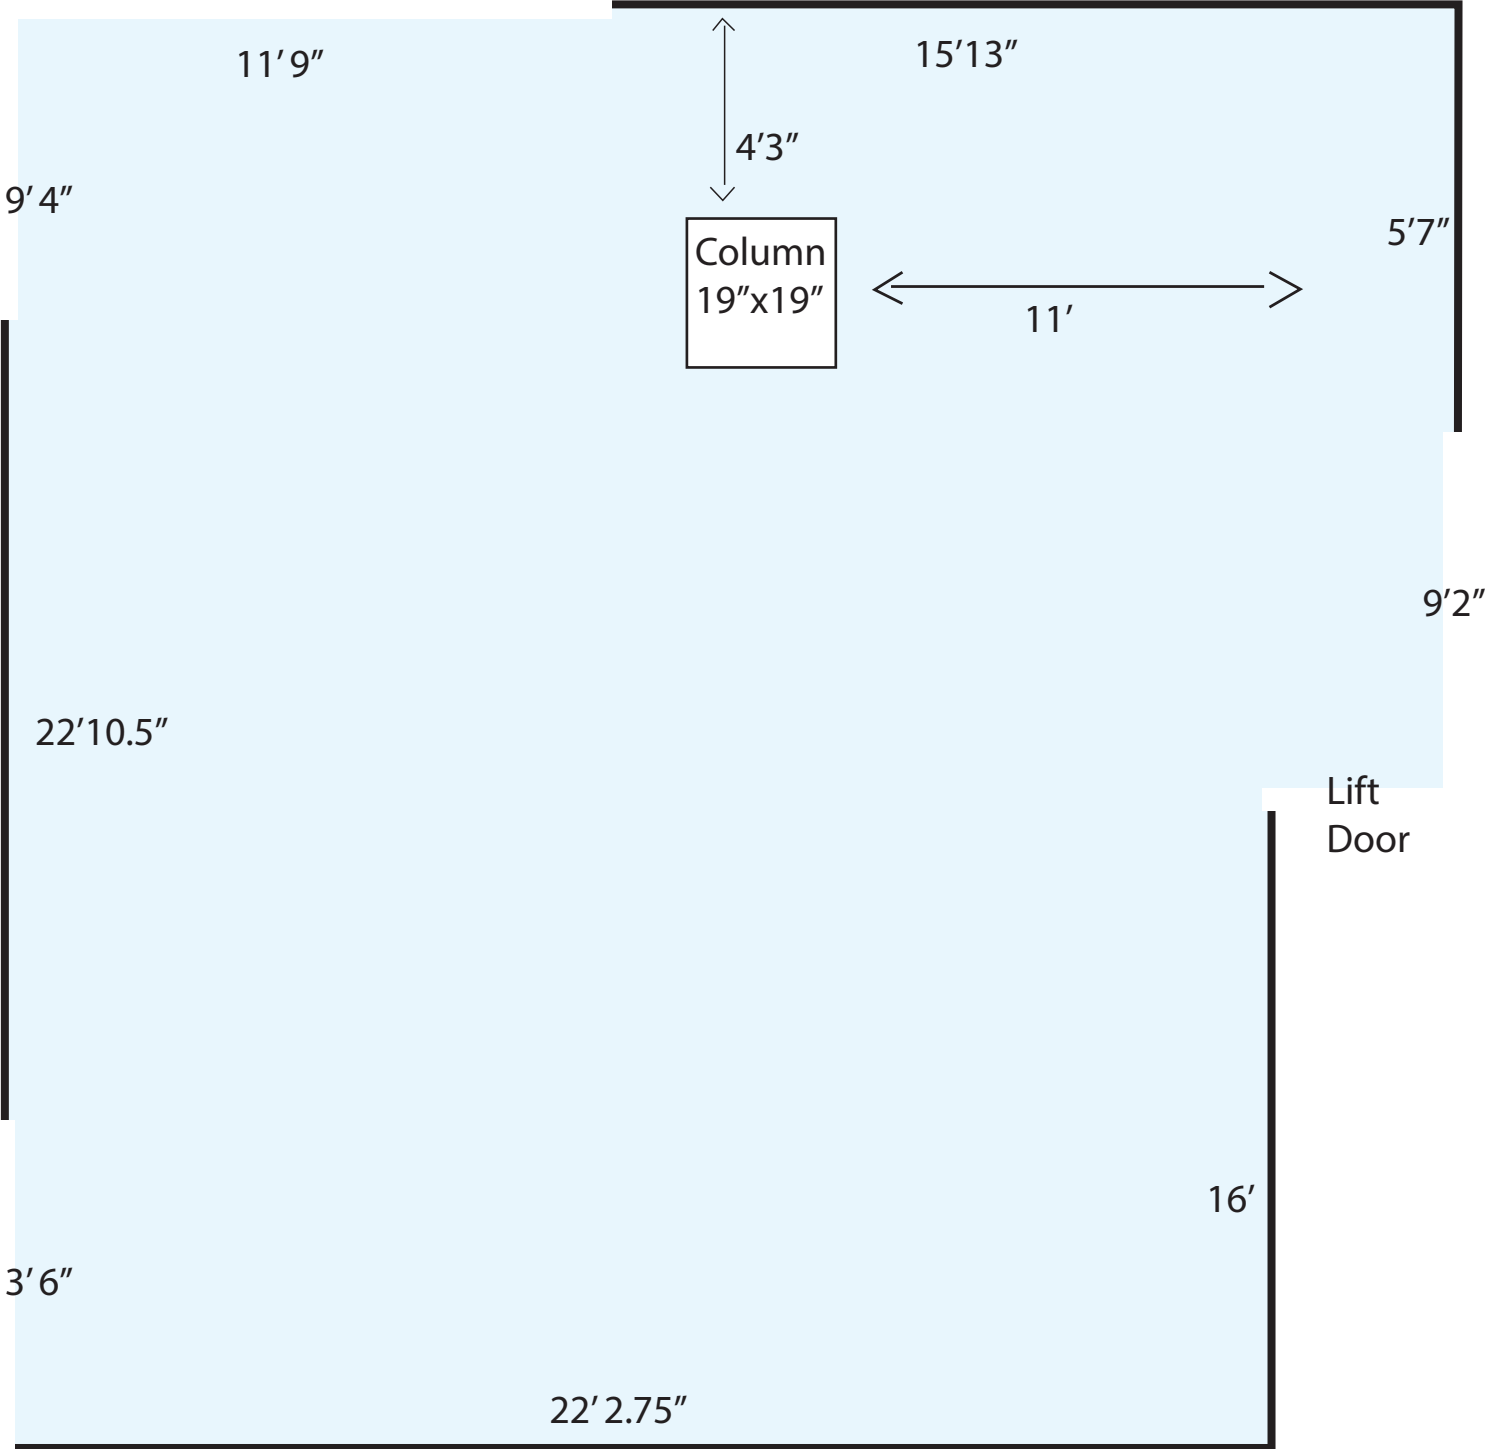

West Gallery

Ceiling: Lowest - 7'6" // Highest - 13'

East Gallery

Ceiling: Lowest - 7'6" // Highest - 9'11"

South Gallery
Ceiling: 8' 4.5"

Vault
Ceiling: 7'4"

8'6"

10'6"

10'6"

16"

24"