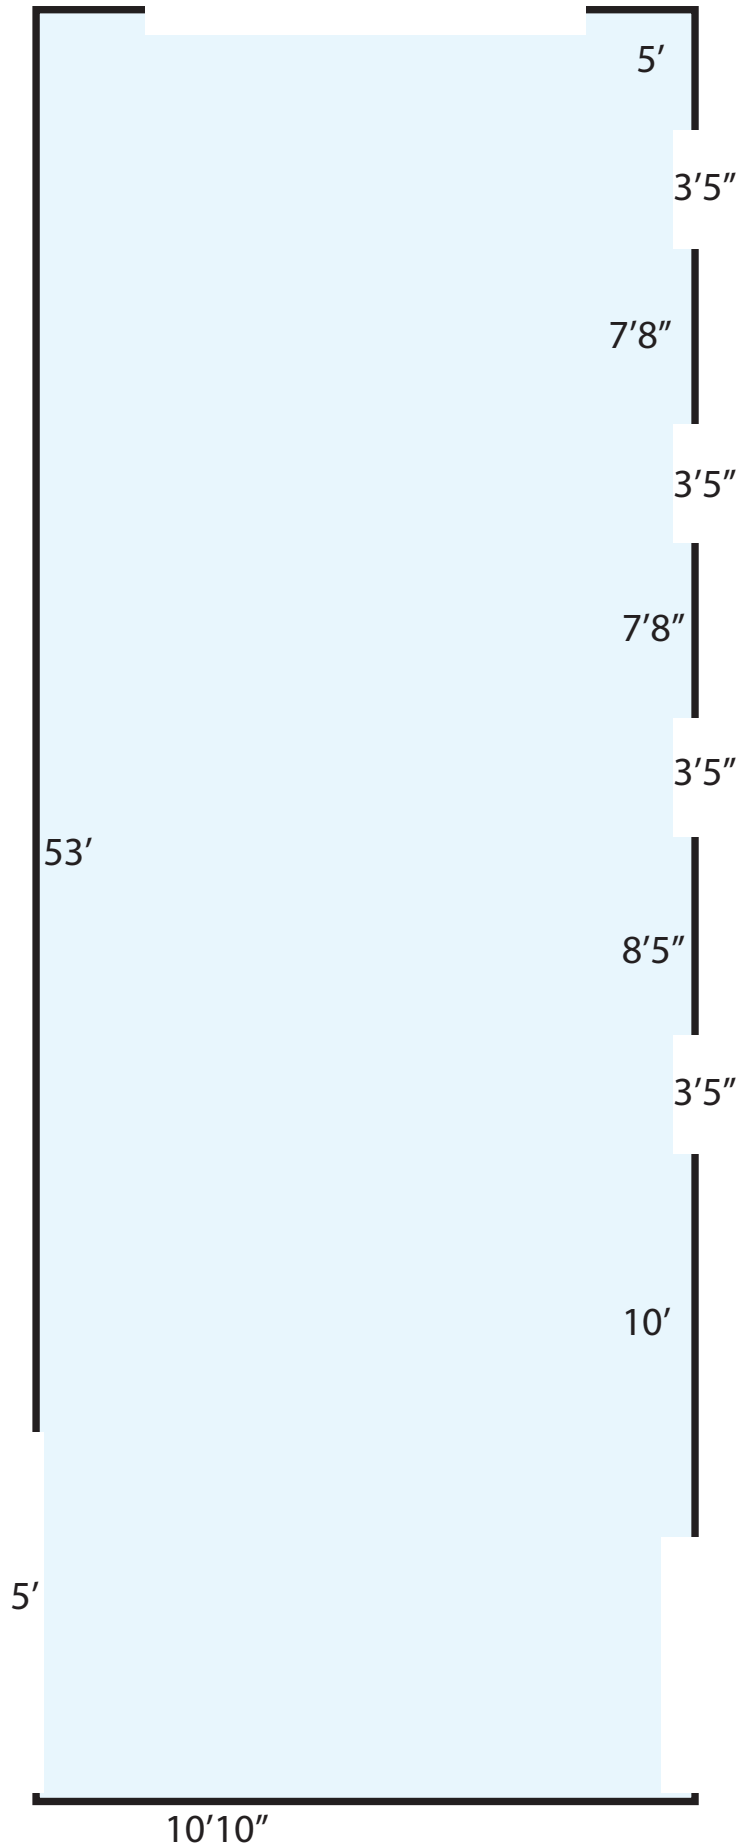

West Gallery

Ceiling: Lowest - 7'6" // Highest - 13'

East Gallery

Ceiling: Lowest - 7'6" // Highest - 9'11"

South Gallery
Ceiling: 8' 4.5"

Vault
Ceiling: 7'4"

8'6"

10'6"

10'6"

16"

24"